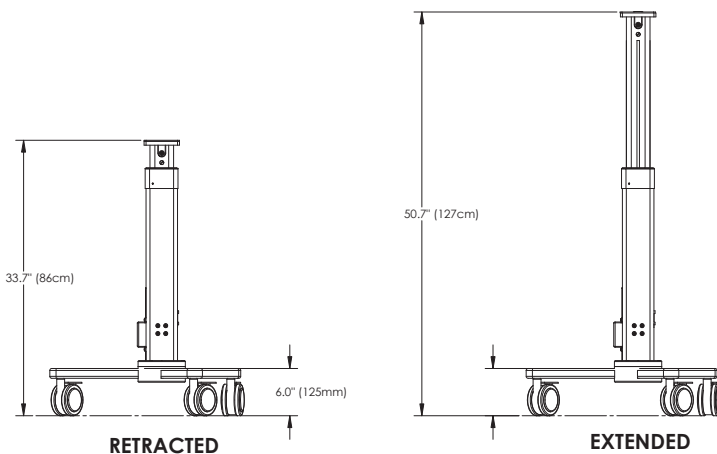

The Pedevator2 is a heavy-duty motorized tripod for indoor studio use.

- Full DDI or Eagle system compatibility
- Silent gear drive
- Will handle pan/tilt head, prompter and camera/lens combinations weighing up to 100 lbs.
- Detachable, pivoting base legs with 4" diameter locking swivel casters
- Completely self-contained, no additional interface modules needed
- All necessary connectors for power and control are included

- RS-485 control protocol
- Presets: 32
- Power: 24 VDC (not included)
- Dimension: 24"W x 24"D x 33"H
- Extension: 20"
- Weight: 80 lbs.
- 1 year warranty